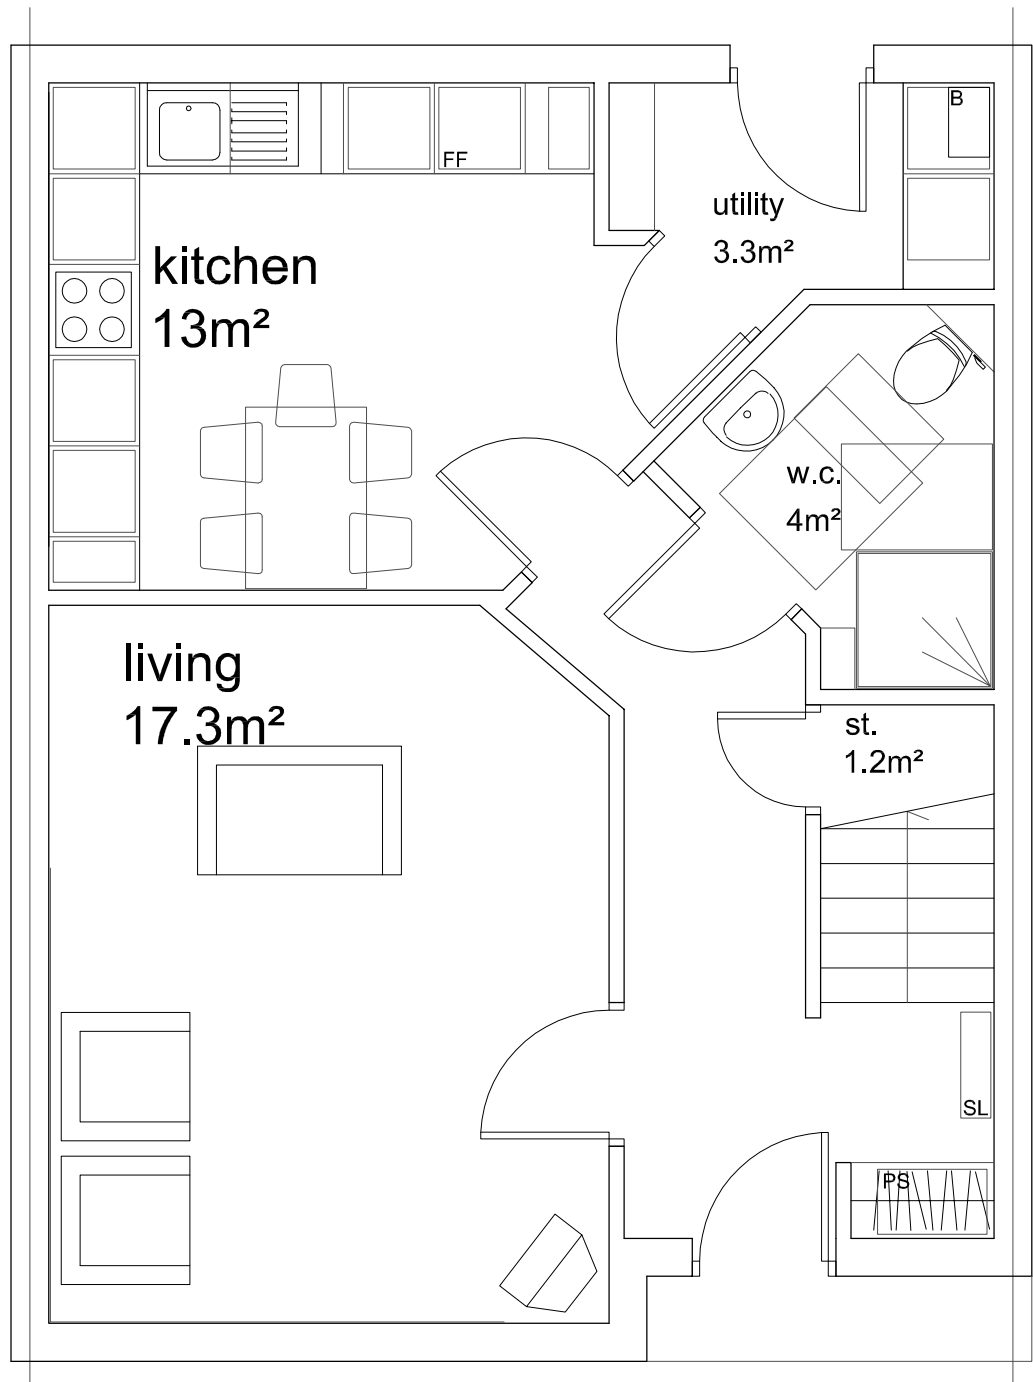

TYPOLGY: detached house - plans

4 BED / 5 PERSON @ 1.50 : A3

key:
 B: boiler
 FF: fridge freezer

ground floor

first floor

room schedule: Gross Internal Floor Area: 99m²

:ground floor	
total storage:	7.96m ²
kitchen:	13.0m ²
w.c.:	4.00m ²
utility:	3.30m ²
living:	17.3m ²
2 person bedroom:	11.5m ²
2 person bedroom:	11.0m ²
1 person bedroom:	7.40m ²
bathroom:	4.70m ²
en-suite:	3.20m ²