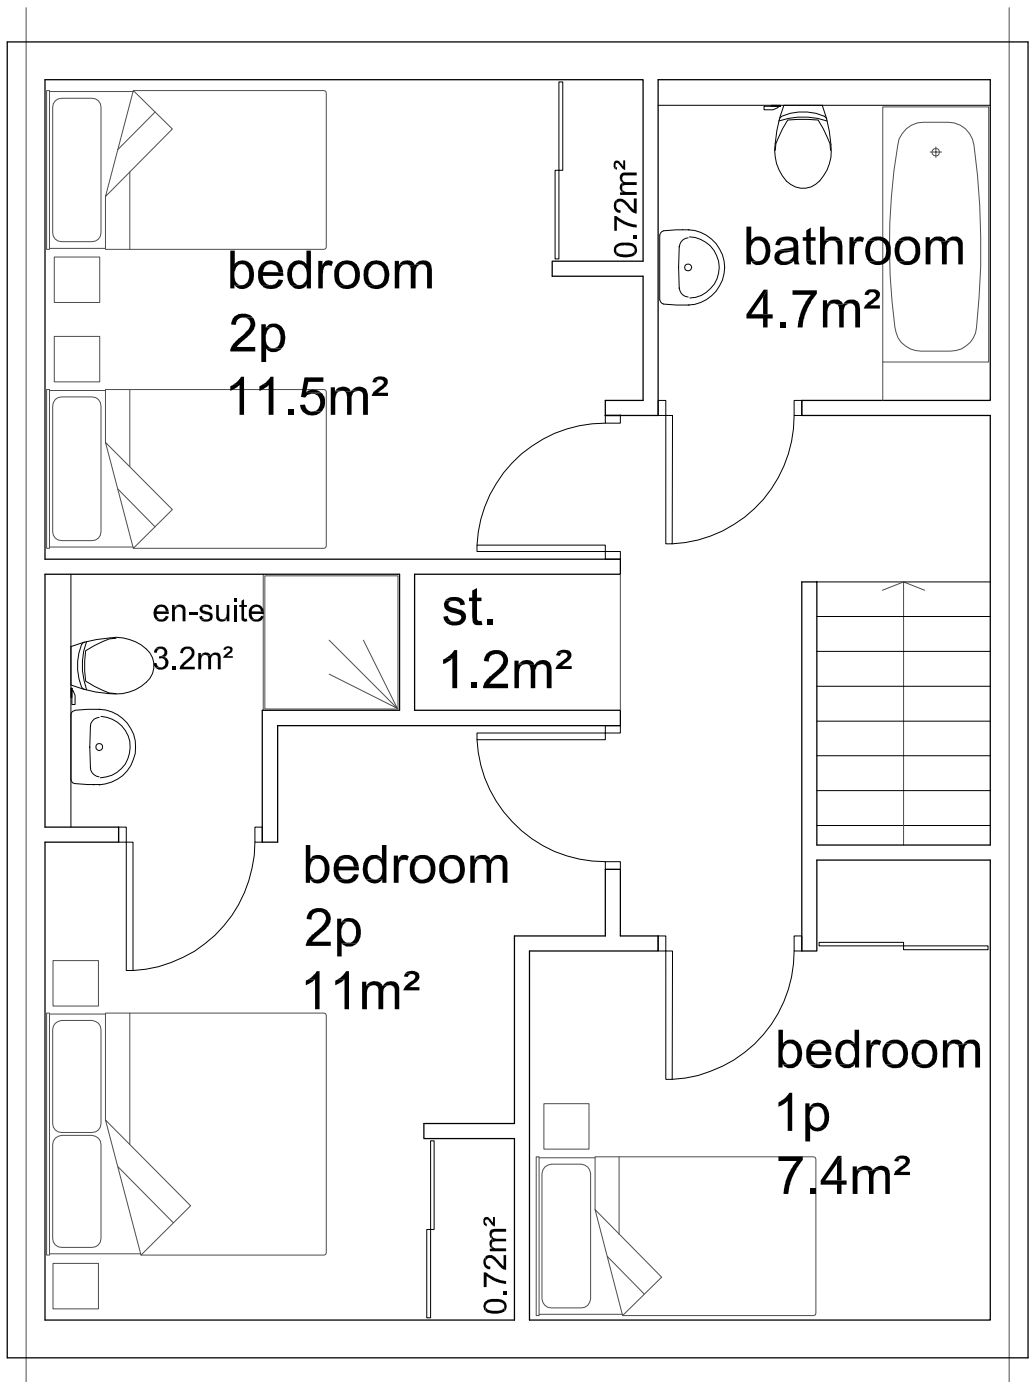

TYPOLGY: detached house - plans

4 BED / 5 PERSON @ 1.50 : A3

key:
 B: boiler
 FF: fridge freezer

ground floor

first floor

room schedule: Gross Internal Floor Area: 99m²

:ground floor	
total storage:	7.96m ²
kitchen:	13.0m ²
w.c.:	4.00m ²
utility:	3.30m ²
living:	17.3m ²
2 person bedroom:	11.5m ²
2 person bedroom:	11.0m ²
1 person bedroom:	7.40m ²
bathroom:	4.70m ²
en-suite:	3.20m ²