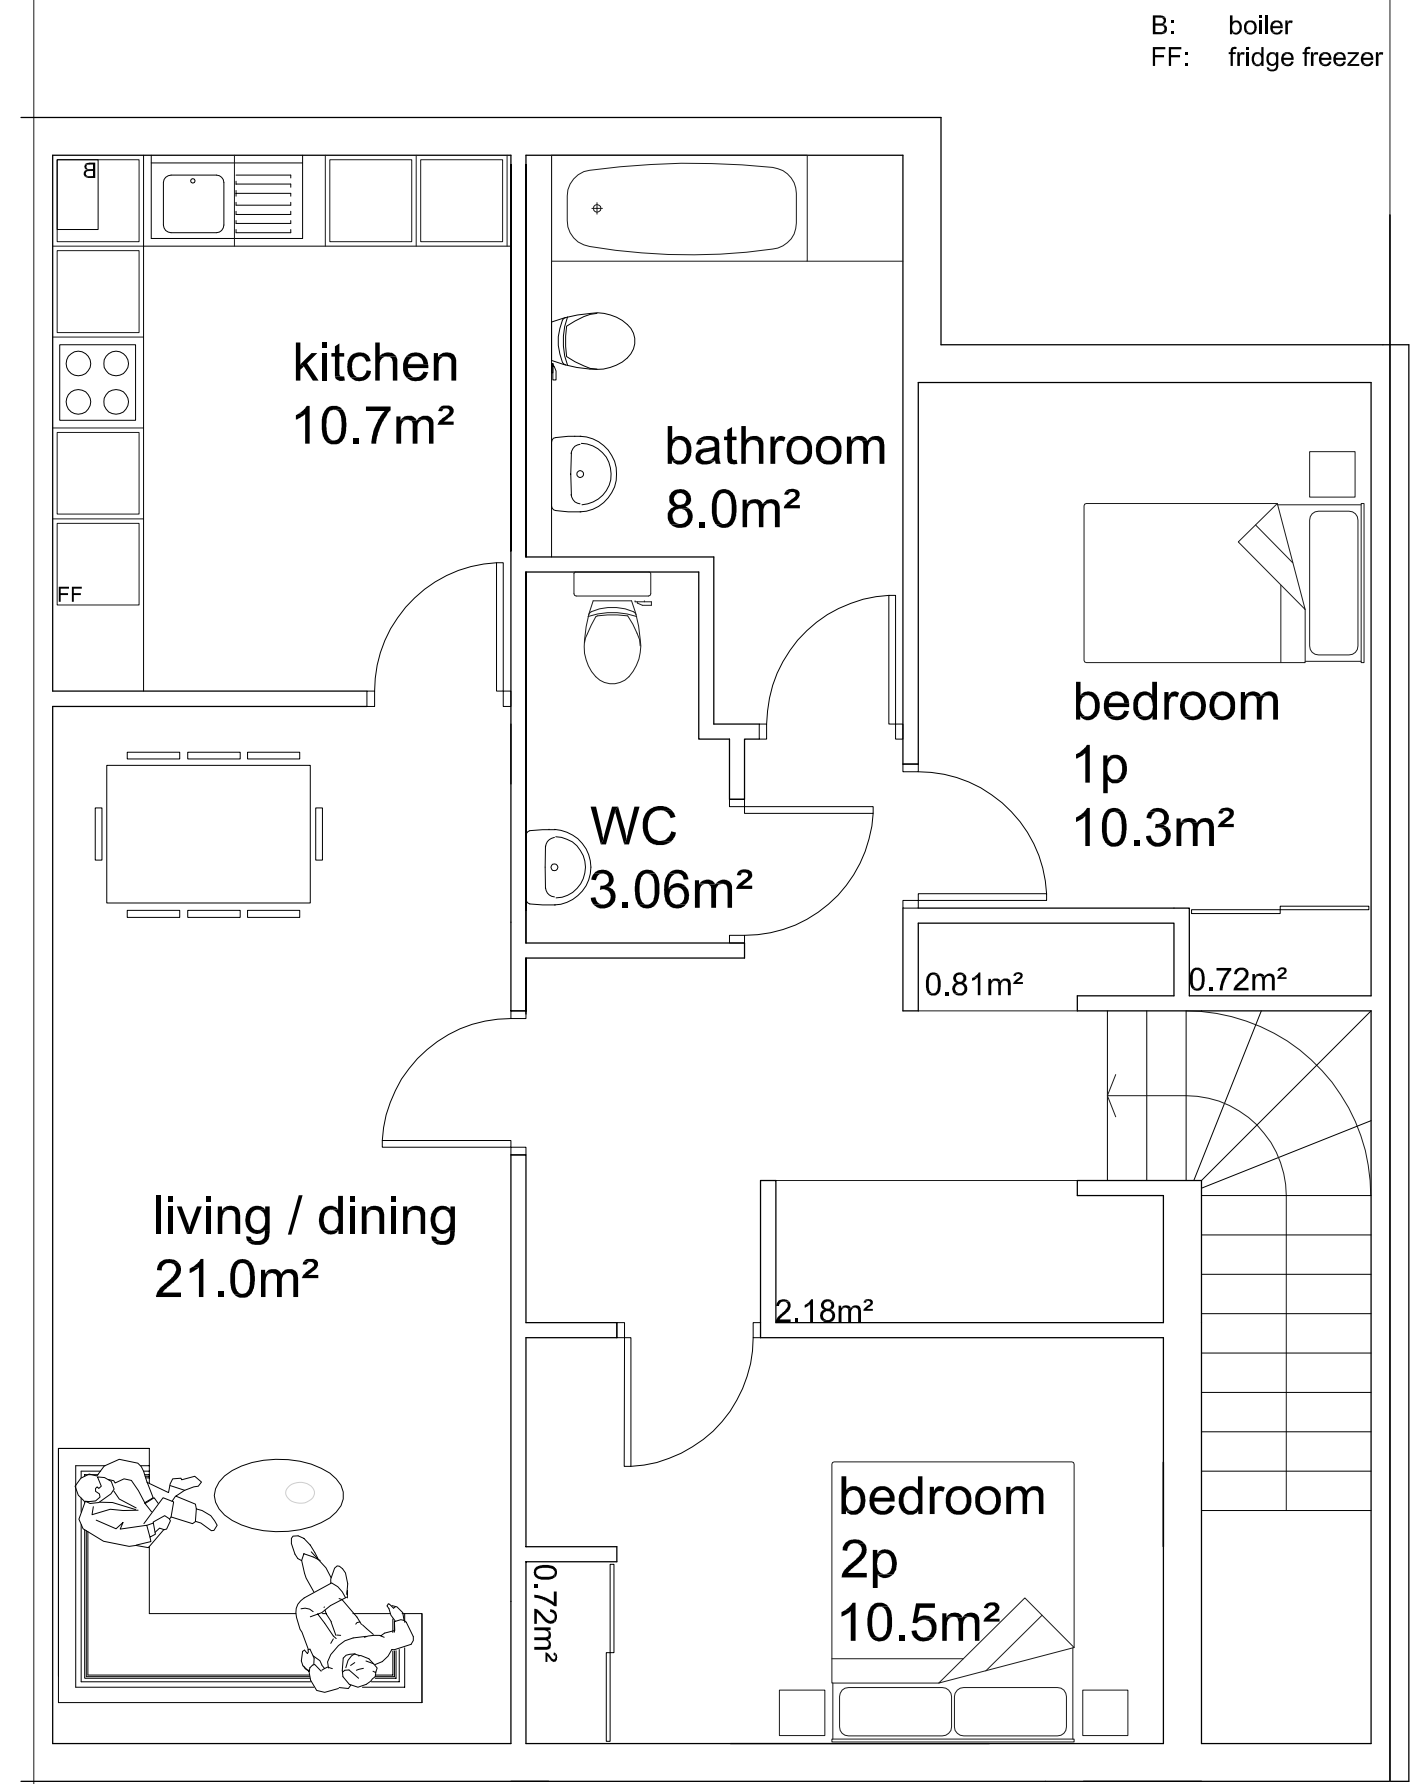

TYPOLGY: flats - 2 BED / 4 PERSON @ 1.50:A3

key:

B: boiler
FF: fridge freezer

ground floor

room schedule: Gross Internal Floor Area: 80m²

:ground floor

total storage:	4.87m ²
kitchen:	10.70m ²
living:	21.0m ²
2 person bedroom:	10.7m ²
2 person bedroom:	11.7m ²
bathroom:	6.20m ²
w.c.:	2.50m ²

first floor

room schedule: Gross Internal Floor Area: 80m²

:first floor

total storage:	4.43m ²
kitchen:	10.30m ²
living:	21.0m ²
2 person bedroom:	10.3m ²
2 person bedroom:	10.5m ²
bathroom:	8.00m ²
wc:	3.06m ²