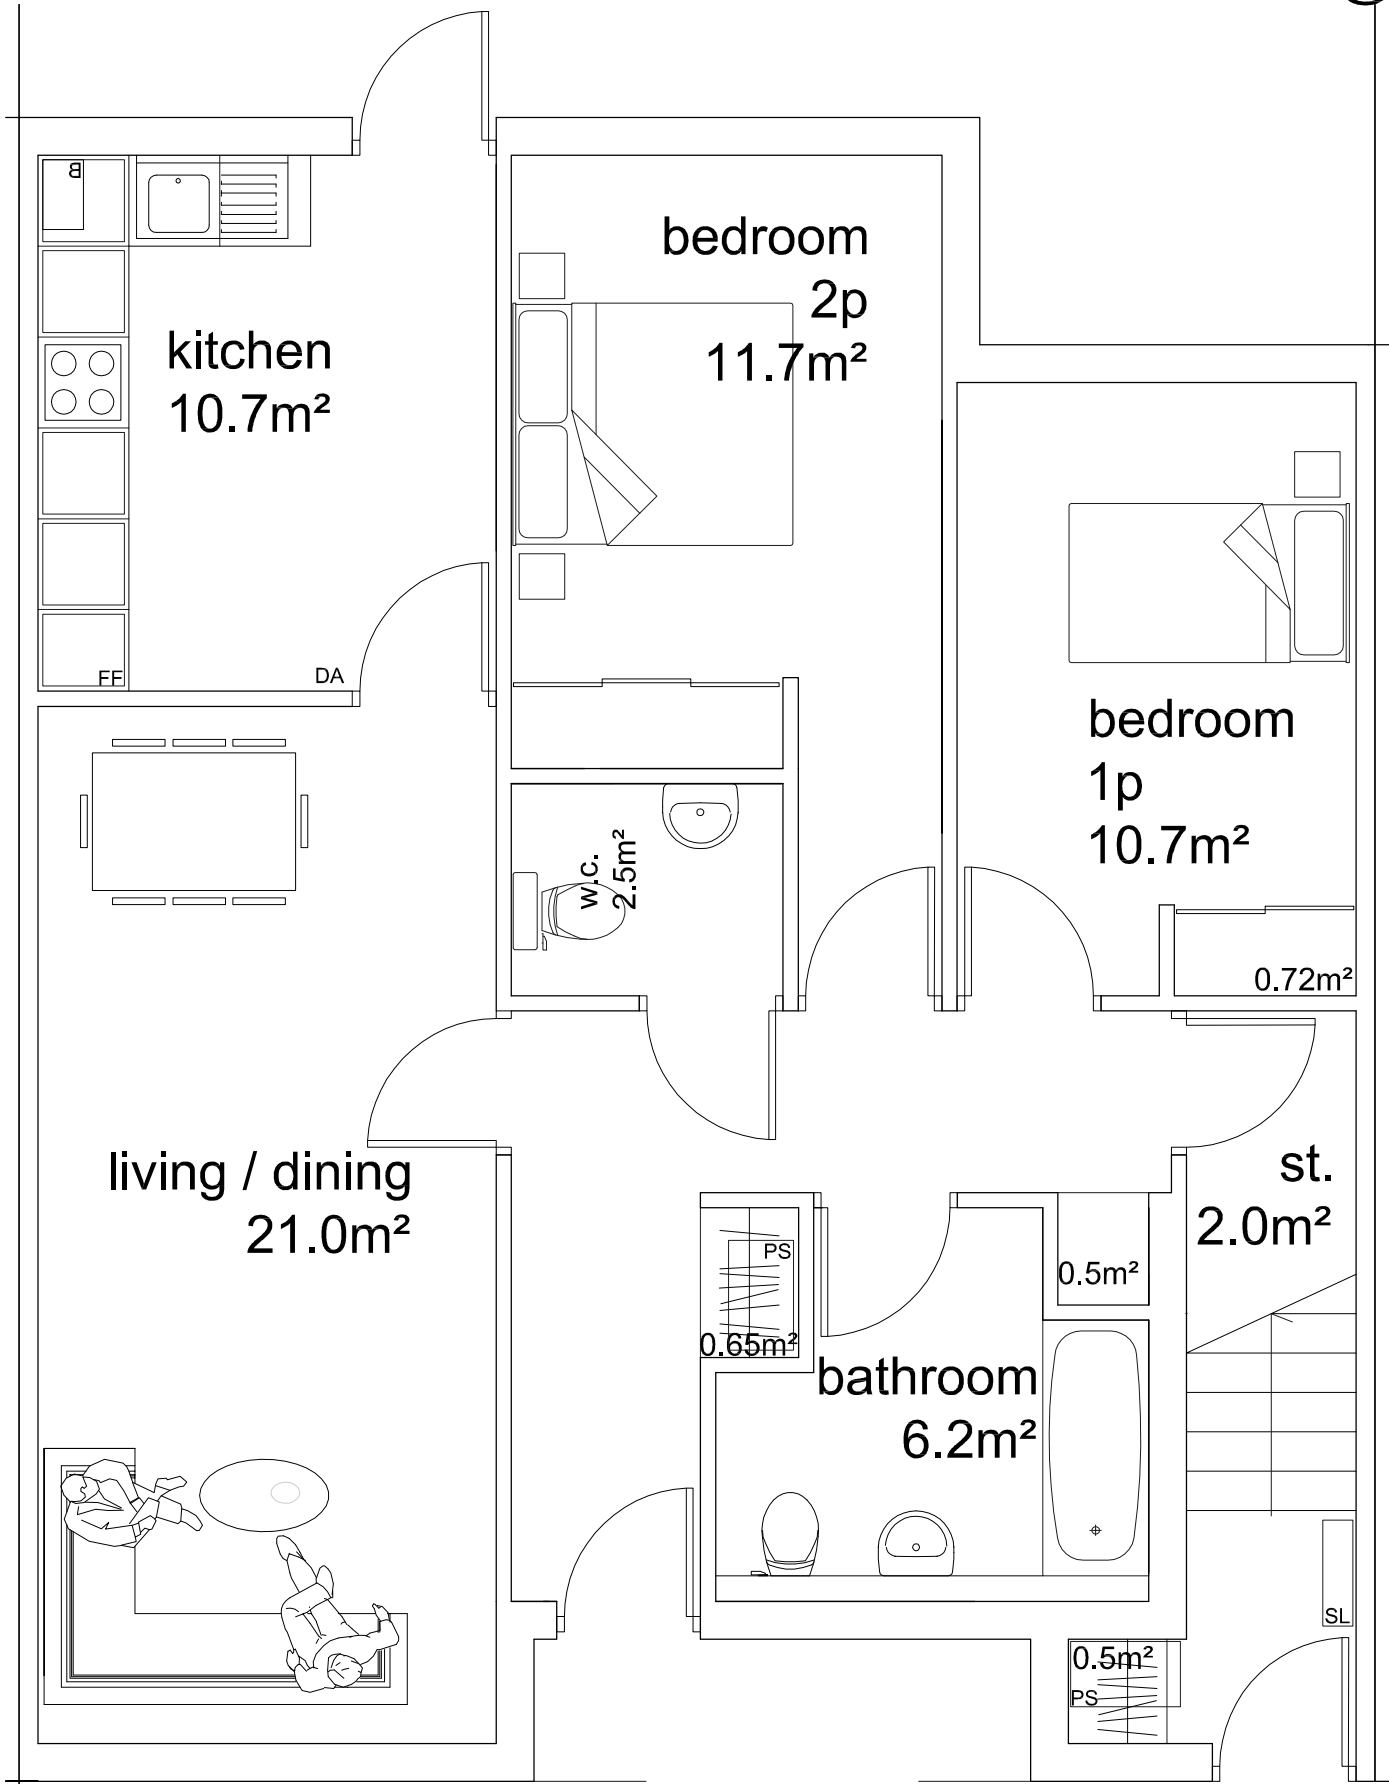

TYPOLGY: flats - 2 BED / 4 PERSON @ 1.50:A3

key:

B: boiler
FF: fridge freezer

ground floor

room schedule: Gross Internal Floor Area: 80m²

:ground floor

total storage:	4.87m ²
kitchen:	10.70m ²
living:	21.0m ²
2 person bedroom:	10.7m ²
2 person bedroom:	11.7m ²
bathroom:	6.20m ²
w.c.:	2.50m ²

first floor

room schedule: Gross Internal Floor Area: 80m²

:first floor

total storage:	4.43m ²
kitchen:	10.30m ²
living:	21.0m ²
2 person bedroom:	10.3m ²
2 person bedroom:	10.5m ²
bathroom:	8.00m ²
wc:	3.06m ²