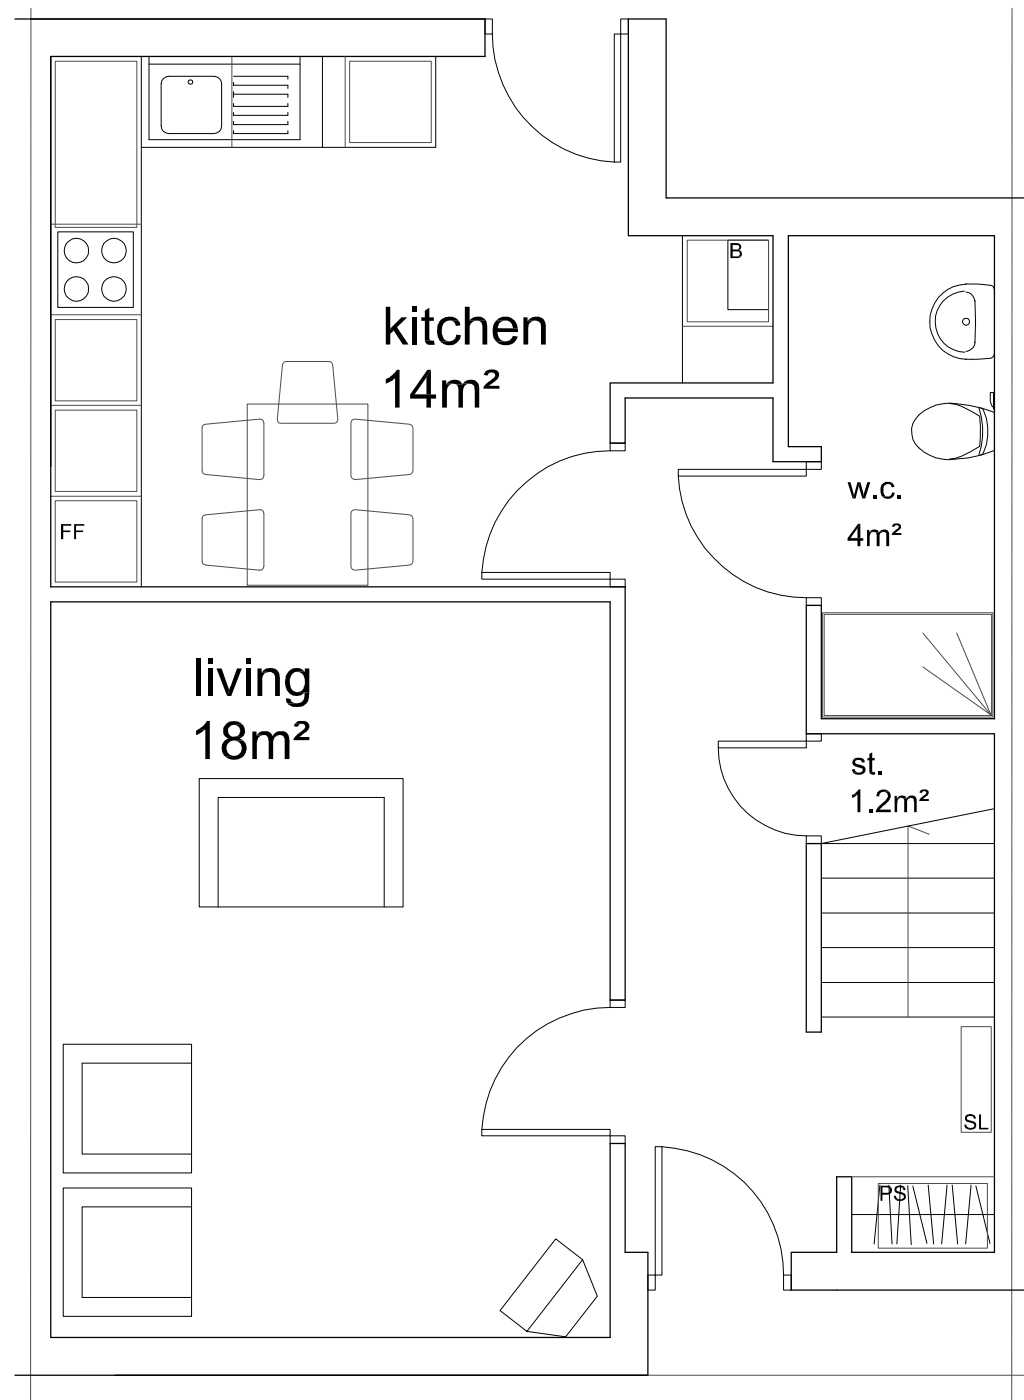

TYPOLGY: 2 storey terrace-plans

2 BED / 4 PERSON @ 1.50 : A 3

key:

B: boiler
FF: fridge freezer

ground floor

first floor

room schedule: Gross Internal Floor Area: 95.37m²

total storage:	8.55m ²
kitchen:	14.0m ²
living:	18.0m ²
w.c.:	4.00m ²
2 person bedroom:	10.0m ²
2 person bedroom:	10.7m ²
bathroom:	4.50m ²