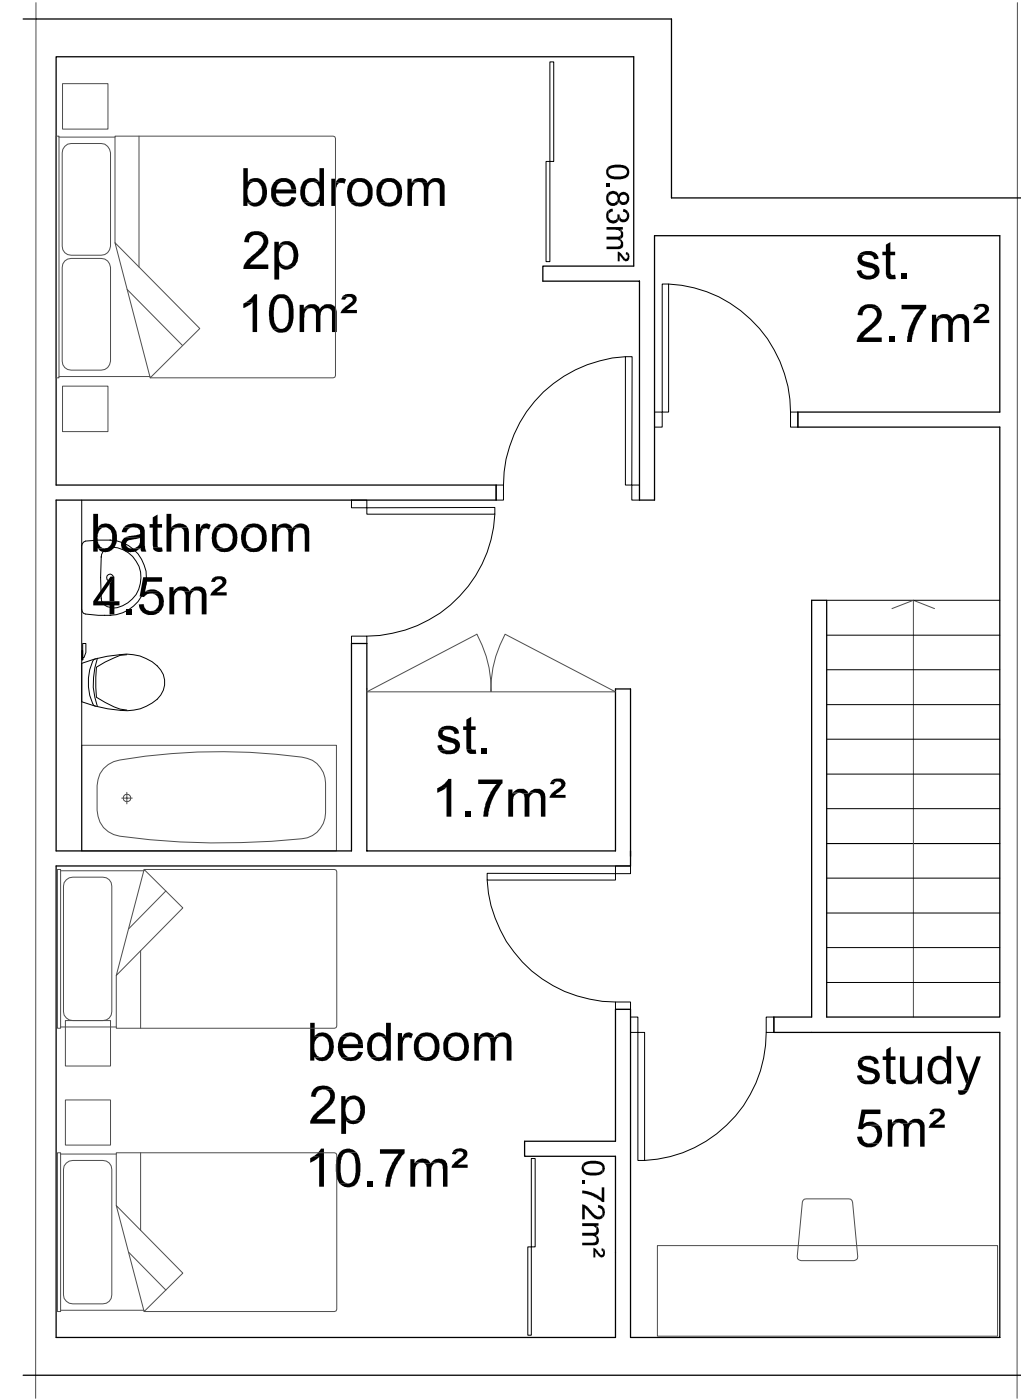

TYPOLGY: 2 storey terrace-plans

2 BED / 4 PERSON @ 1.50 : A 3

key:

B: boiler
FF: fridge freezer

ground floor

first floor

room schedule: Gross Internal Floor Area: 95.37m²

total storage:	8.55m ²
kitchen:	14.0m ²
living:	18.0m ²
w.c.:	4.00m ²
2 person bedroom:	10.0m ²
2 person bedroom:	10.7m ²
bathroom:	4.50m ²